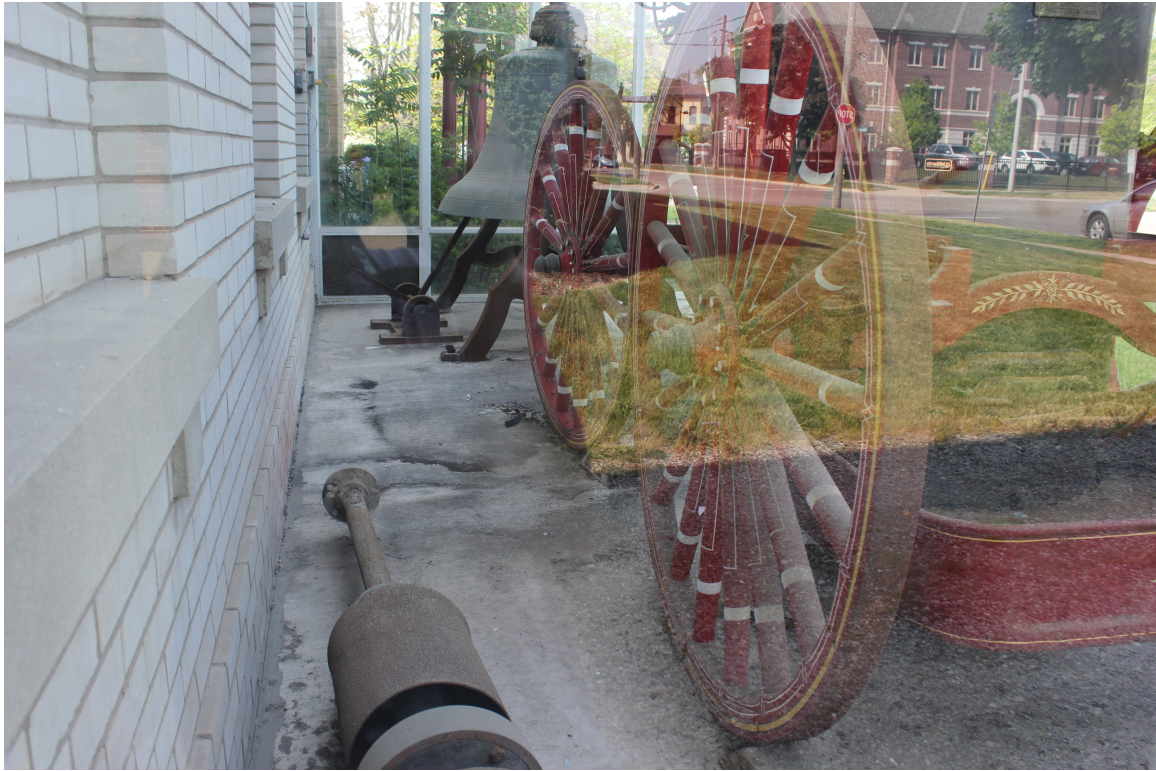

## Appendix B - Condition Report Photos

Figure 1 - IMG\_2858.jpg

Figure 2 - IMG\_2859.jpg

Figure 3 - IMG\_3860.jpg

Figure 4 - IMG\_2861.jpg

Figure 5 - IMG\_3865.jpg

Figure 6 - IMG\_3866.jpg

Figure 7 - IMG\_3867.jpg showing cracking of wood.

Figure 8 - IMG\_3868.jpg

Figure 9 - IMG\_3868.jpg

Figure 10 - IMG\_3869.jpg NB: Part numbers on boiler.

Figure 11 - IMG\_3870.jpg NB: Waterous Logo Nameplate

Figure 12 - IMG\_3871.jpg

Figure 13 - IMG\_3872.jpg

Figure 14 - IMG\_3873 NB: Rock next to sign at the top of the photo was thrown at the glass enclosure in June 2015. No damage appears to have occurred to the artifacts.